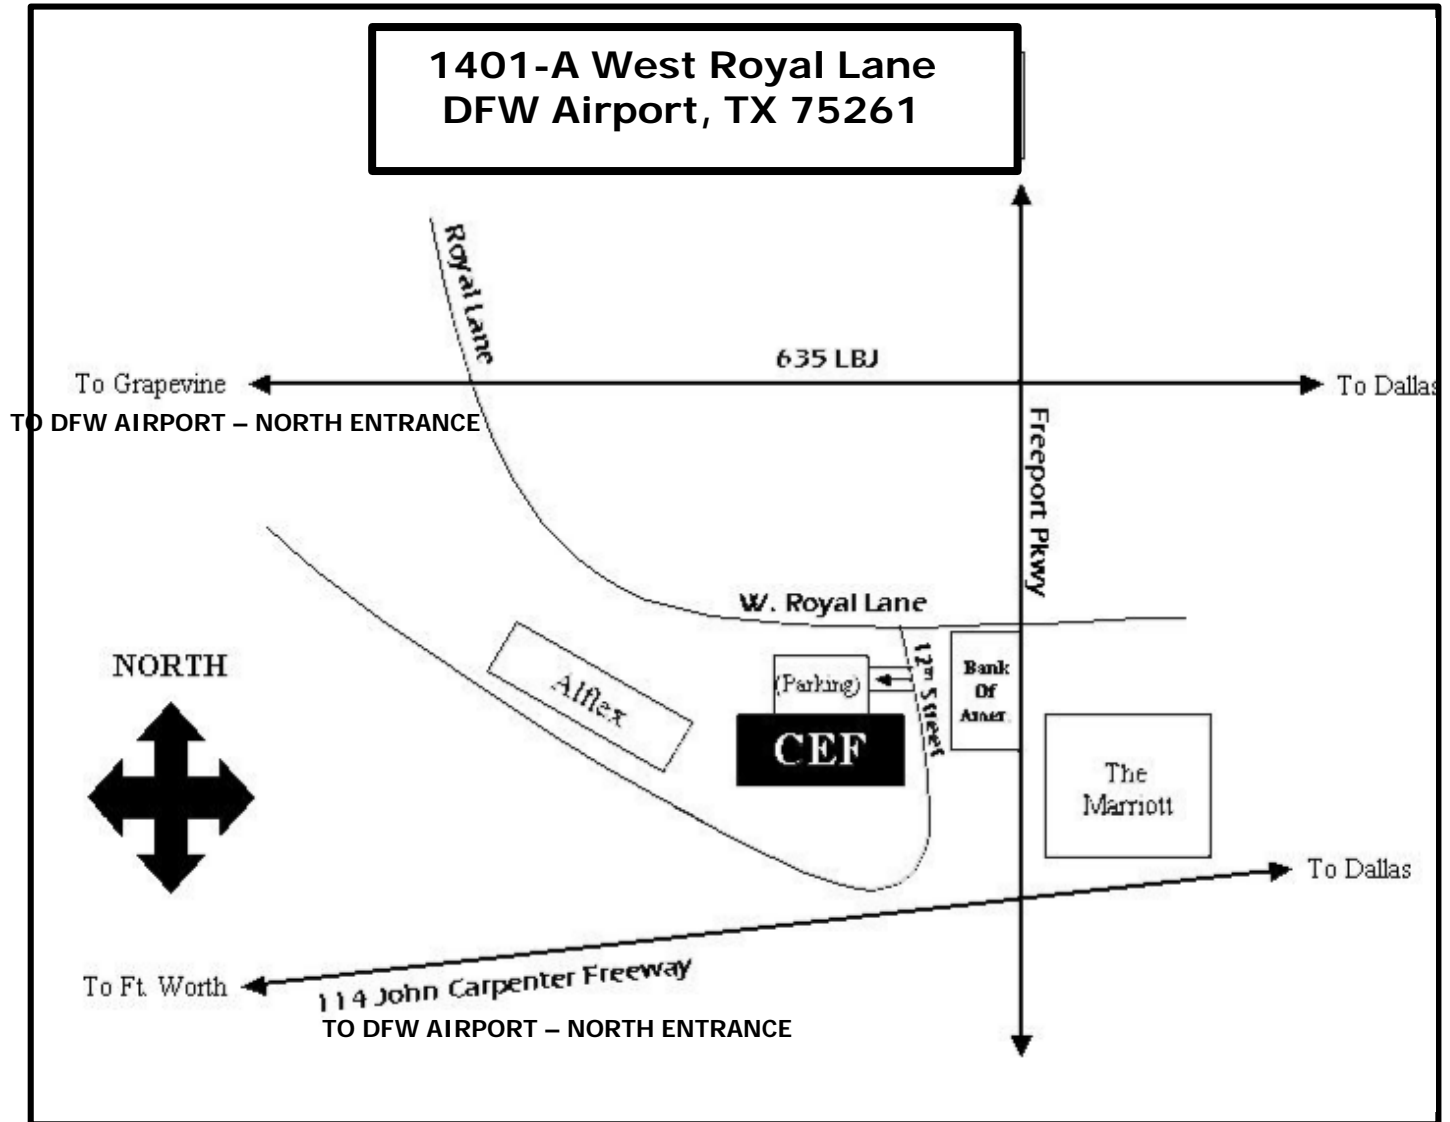

FIRE SPRINKLER CONTRACTORS ASSOCIATION OF TEXAS

Construction Education Foundation's
DFW Education Center
Phone Number: 972-574-5200

NOTE: For the purposes of Mapquest or Yahoo Maps, etc. you will need to enter the following address in order to obtain the correct location and directions:
1401 West Royal Lane Irving, Texas 75063