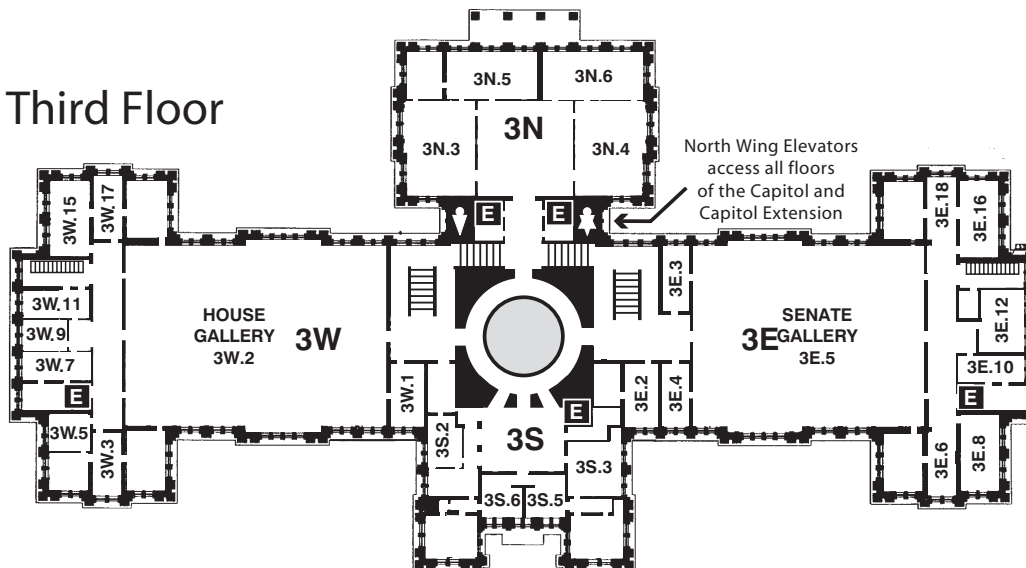

## Second Floor

### INFORMATION & TOURS

Monday - Friday, 8:30 am - 4:30 pm

Saturday, 9:30 am - 3:30 pm

Sunday, Noon - 3:30 pm

Call 463-0063 for more information

Capitol Extension Access: Take the North Wing elevators to Floor E1 or E2 of the underground Capitol Extension. Please visit the Capitol Giftshop on Floor E1 for Texas and Capitol mementos and books, as well as mints, medicines, and other sundries. Also located on level E1 are a public cafeteria, an Automatic Teller Machine (ATM) and vending machines.

## Third Floor

## Fourth Floor