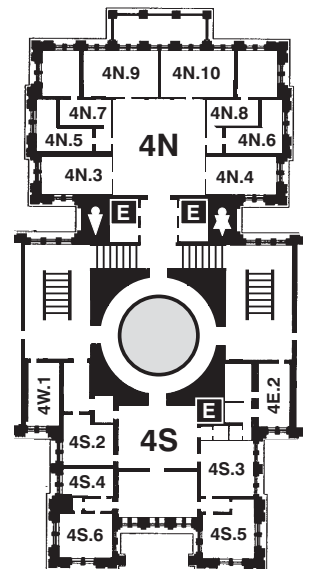

## Second Floor

### INFORMATION & TOURS

Monday - Friday, 8:30 am - 4:30 pm

Saturday, 9:30 am - 3:30 pm

Sunday, Noon - 3:30 pm

Call 463-0063 for more information

Capitol Extension Access: Take the North Wing elevators to Floor E1 or E2 of the underground Capitol Extension. Please visit the Capitol Giftshop on Floor E1 for Texas and Capitol mementos and books, as well as mints, medicines, and other sundries. Also located on level E1 are a public cafeteria, an Automatic Teller Machine (ATM) and vending machines.

## Third Floor

## Fourth Floor